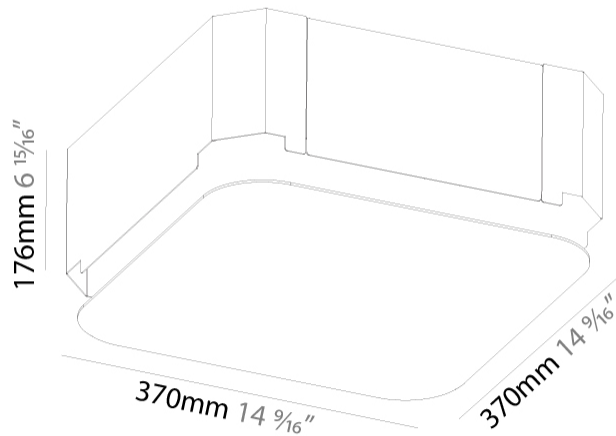

### PHYSICAL

Shape: Square  
 Length (mm): 370  
 Length (in): 14 9/16  
 Width (mm): 370  
 Width (in): 14 9/16  
 Depth (mm): 176  
 Depth (in): 6 15/16  
 Ceiling Thickness (mm): 10 / 12.5 / 15 / 25 / 30  
 Ceiling Thickness (in): 3/8 or 1/2 or 9/16 or 1 or 1 3/16  
 Min. Recessing Depth (mm): 200  
 Min. Recessing Depth (in): 7 7/8  
 Light Distribution: Direct  
 Weight (kg): 4.236  
 Weight (lbs): 9.32  
 Diffuser: PMMA - Opal  
 Fixture Material: Extruded Aluminum / Steel  
 Cut-out Measurements: 405mm / 15 15/16" x 405mm 15 15/16"  
 Upon Request: Unique Sizes Unique Ceiling Thickness Unique Mounting Depth Spot Inserts

#### RATINGS AND CERTIFICATIONS

Certified By: Certified for North American Standards  
 IP rating: IP20

200mm 7 7/8" 405mm x 405mm 15 15/16" x 15 15/16" 10 | 12 1/2 | 15 | 25 | 30mm 3/8" 1/2" 9/16" 1" 1 3/16"

#### PHYSICAL

Shape: Square  
Length (mm): 600  
Length (in): 23 5/8  
Width (mm): 600  
Width (in): 23 5/8  
Depth (mm): 156  
Depth (in): 6 1/8  
Ceiling Thickness (mm): 10 / 12.5 / 15 / 25 / 30  
Ceiling Thickness (in): 3/8 or 1/2 or 9/16 or 1  
Min. Recessing Depth (mm): 180  
Min. Recessing Depth (in): 7 1/16  
Light Distribution: Direct  
Weight (kg): 12.549  
Weight (lbs): 27.61  
Diffuser: PMMA - Opal  
Fixture Material: Extruded Aluminum / Steel  
Cut-out Measurements: 635mm / 25" x 635mm / 25"  
Upon Request: Unique Sizes Unique Ceiling Thickness Unique Mounting Depth Spot Inserts