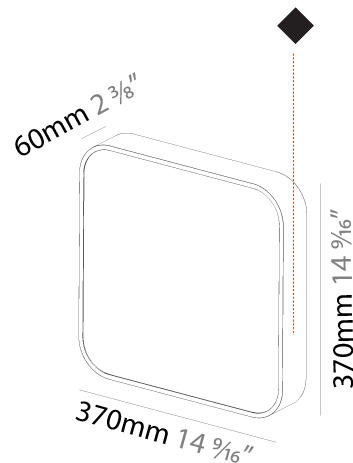

GENERAL

Series: Smoothy
Subseries: Smoothy Flat
Brand: Prolight
Division: Architectural
Mounting Type: Surface
Mounting Location: Ceiling
Subcategory: Ambient

PHYSICAL

Shape: Square
Length (mm): 370
Length (in): 14 ⁹/₁₆
Height (mm): 370
Depth (mm): 60
Height (in): 14 ⁹/₁₆
Depth (in): 2 ³/₈
Light Distribution: Direct
Weight (kg): 3.16
Weight (lbs): 6.94
Diffuser: PMMA - Opal
Fixture Finish: SSR / BKV / CWI / CRY / HAB / UFT / ITA / RUA / FTG / MYG / LOD / PUS / FRO / FUP / KIA / POP / BLS / SPG / MEY / GOH / GUM / CHC / COM / ABZ / JAG / OBR / MOS / ROR
Fixture Material: Extruded Aluminum / Steel

ELECTRICAL

Lamp Type: LED (Zhaga Standard)
Input Wattage (W): 13.2
Total Output Wattage (W): 12
Dimming: Non-Dimmable
Driver Included: Yes
Driver Location: Integrated
Driver Type: Constant Current - Universal
Driver Class: Class 2
Input Voltage (V): 120 - 277
Constant Current (MA): 350
Upon Request: (Not included - see components) Integral: 0-10Vdc dimming / Phase dimming 120Vac only

LED

Color Temperature (°K): 3000 / 3500 / 4000
Max. Delivered Lumen (lm): 1200 / 1225 / 1250
CRI: >80 CRI
Lamp Life (hrs): 50000

OPTICAL

RATINGS AND CERTIFICATIONS

Certified By: Certified for North American Standards
IP rating: IP20