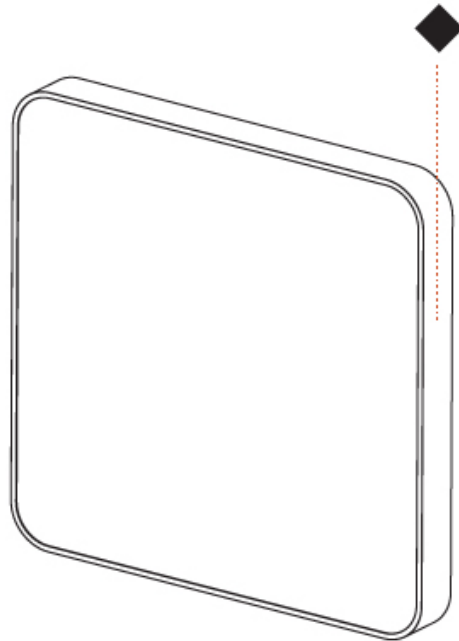

#### PHYSICAL

Shape: Square
Length (mm): 600
Length (in): 23 5/8
Height (mm): 600
Depth (mm): 60
Height (in): 23 5/8
Depth (in): 2 3/8
Light Distribution: Direct
Weight (kg): 8.458
Weight (lbs): 18.61
Diffuser: PMMA - Opal
Fixture Finish: <a href="#">SSR / BKV / CWI / CRY / HAB / UFT / ITA / RUA / FTG / MYG / LOD / PUS / FRO / FUP / KIA / POP / BLS / SPG / MEY / GOH / GUM / CHC / COM / ABZ / JAG / OBR / MOS / ROR</a>
Fixture Material: Extruded Aluminum / Steel

#### OPTICAL

## SMOOTHY FLAT SURFACE

A3D052-

PROJECT

TYPE

SPECIFIER

QUANTITY

DATE